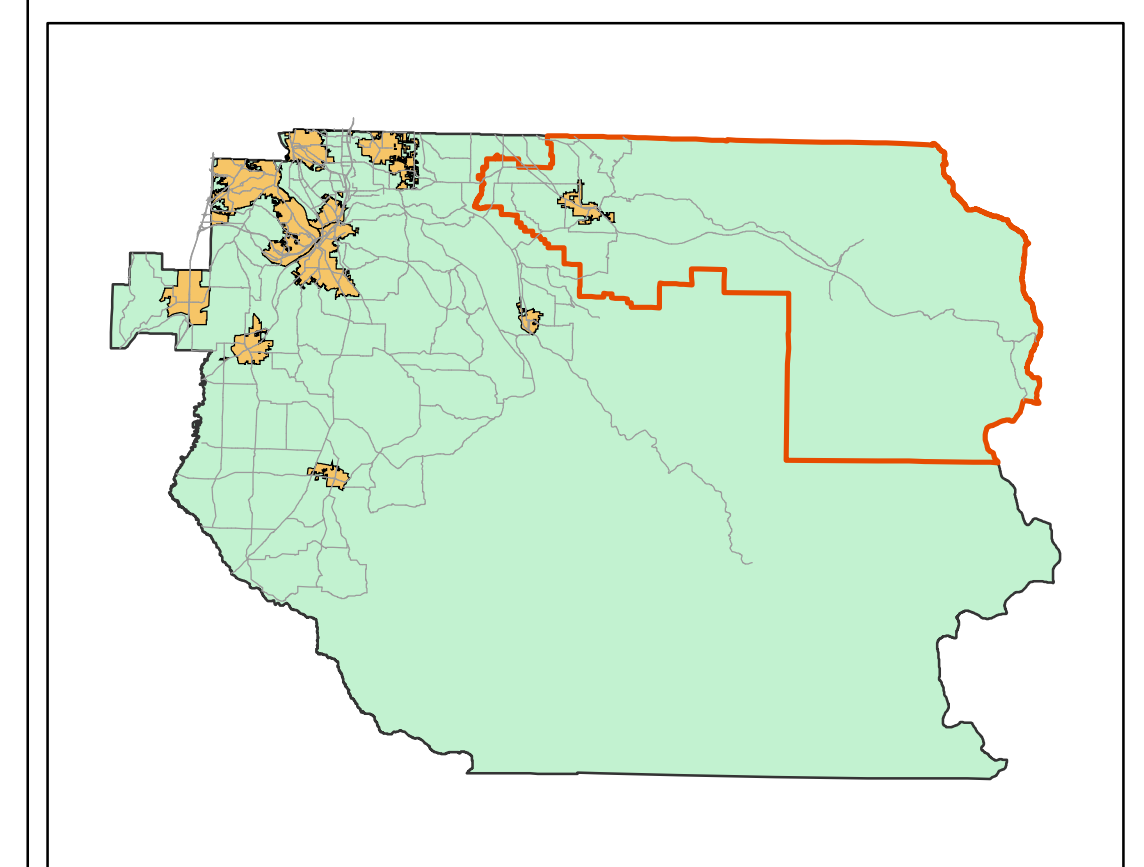

Oregon Trail School District

Boring Middle School Attendance Area

Multnomah County

Map Description

- School Locations
- Boring Middle School
- Cedar Ridge Middle School
- Out of District
- Oregon Trail School District
- Lakes, Rivers & Creeks

GEOGRAPHIC INFORMATION SYSTEMS

DEPARTMENT OF INFORMATION SERVICES/GEOGRAPHIC INFORMATION SYSTEMS
121 LIBRARY COURT
OREGON CITY, OREGON 97045