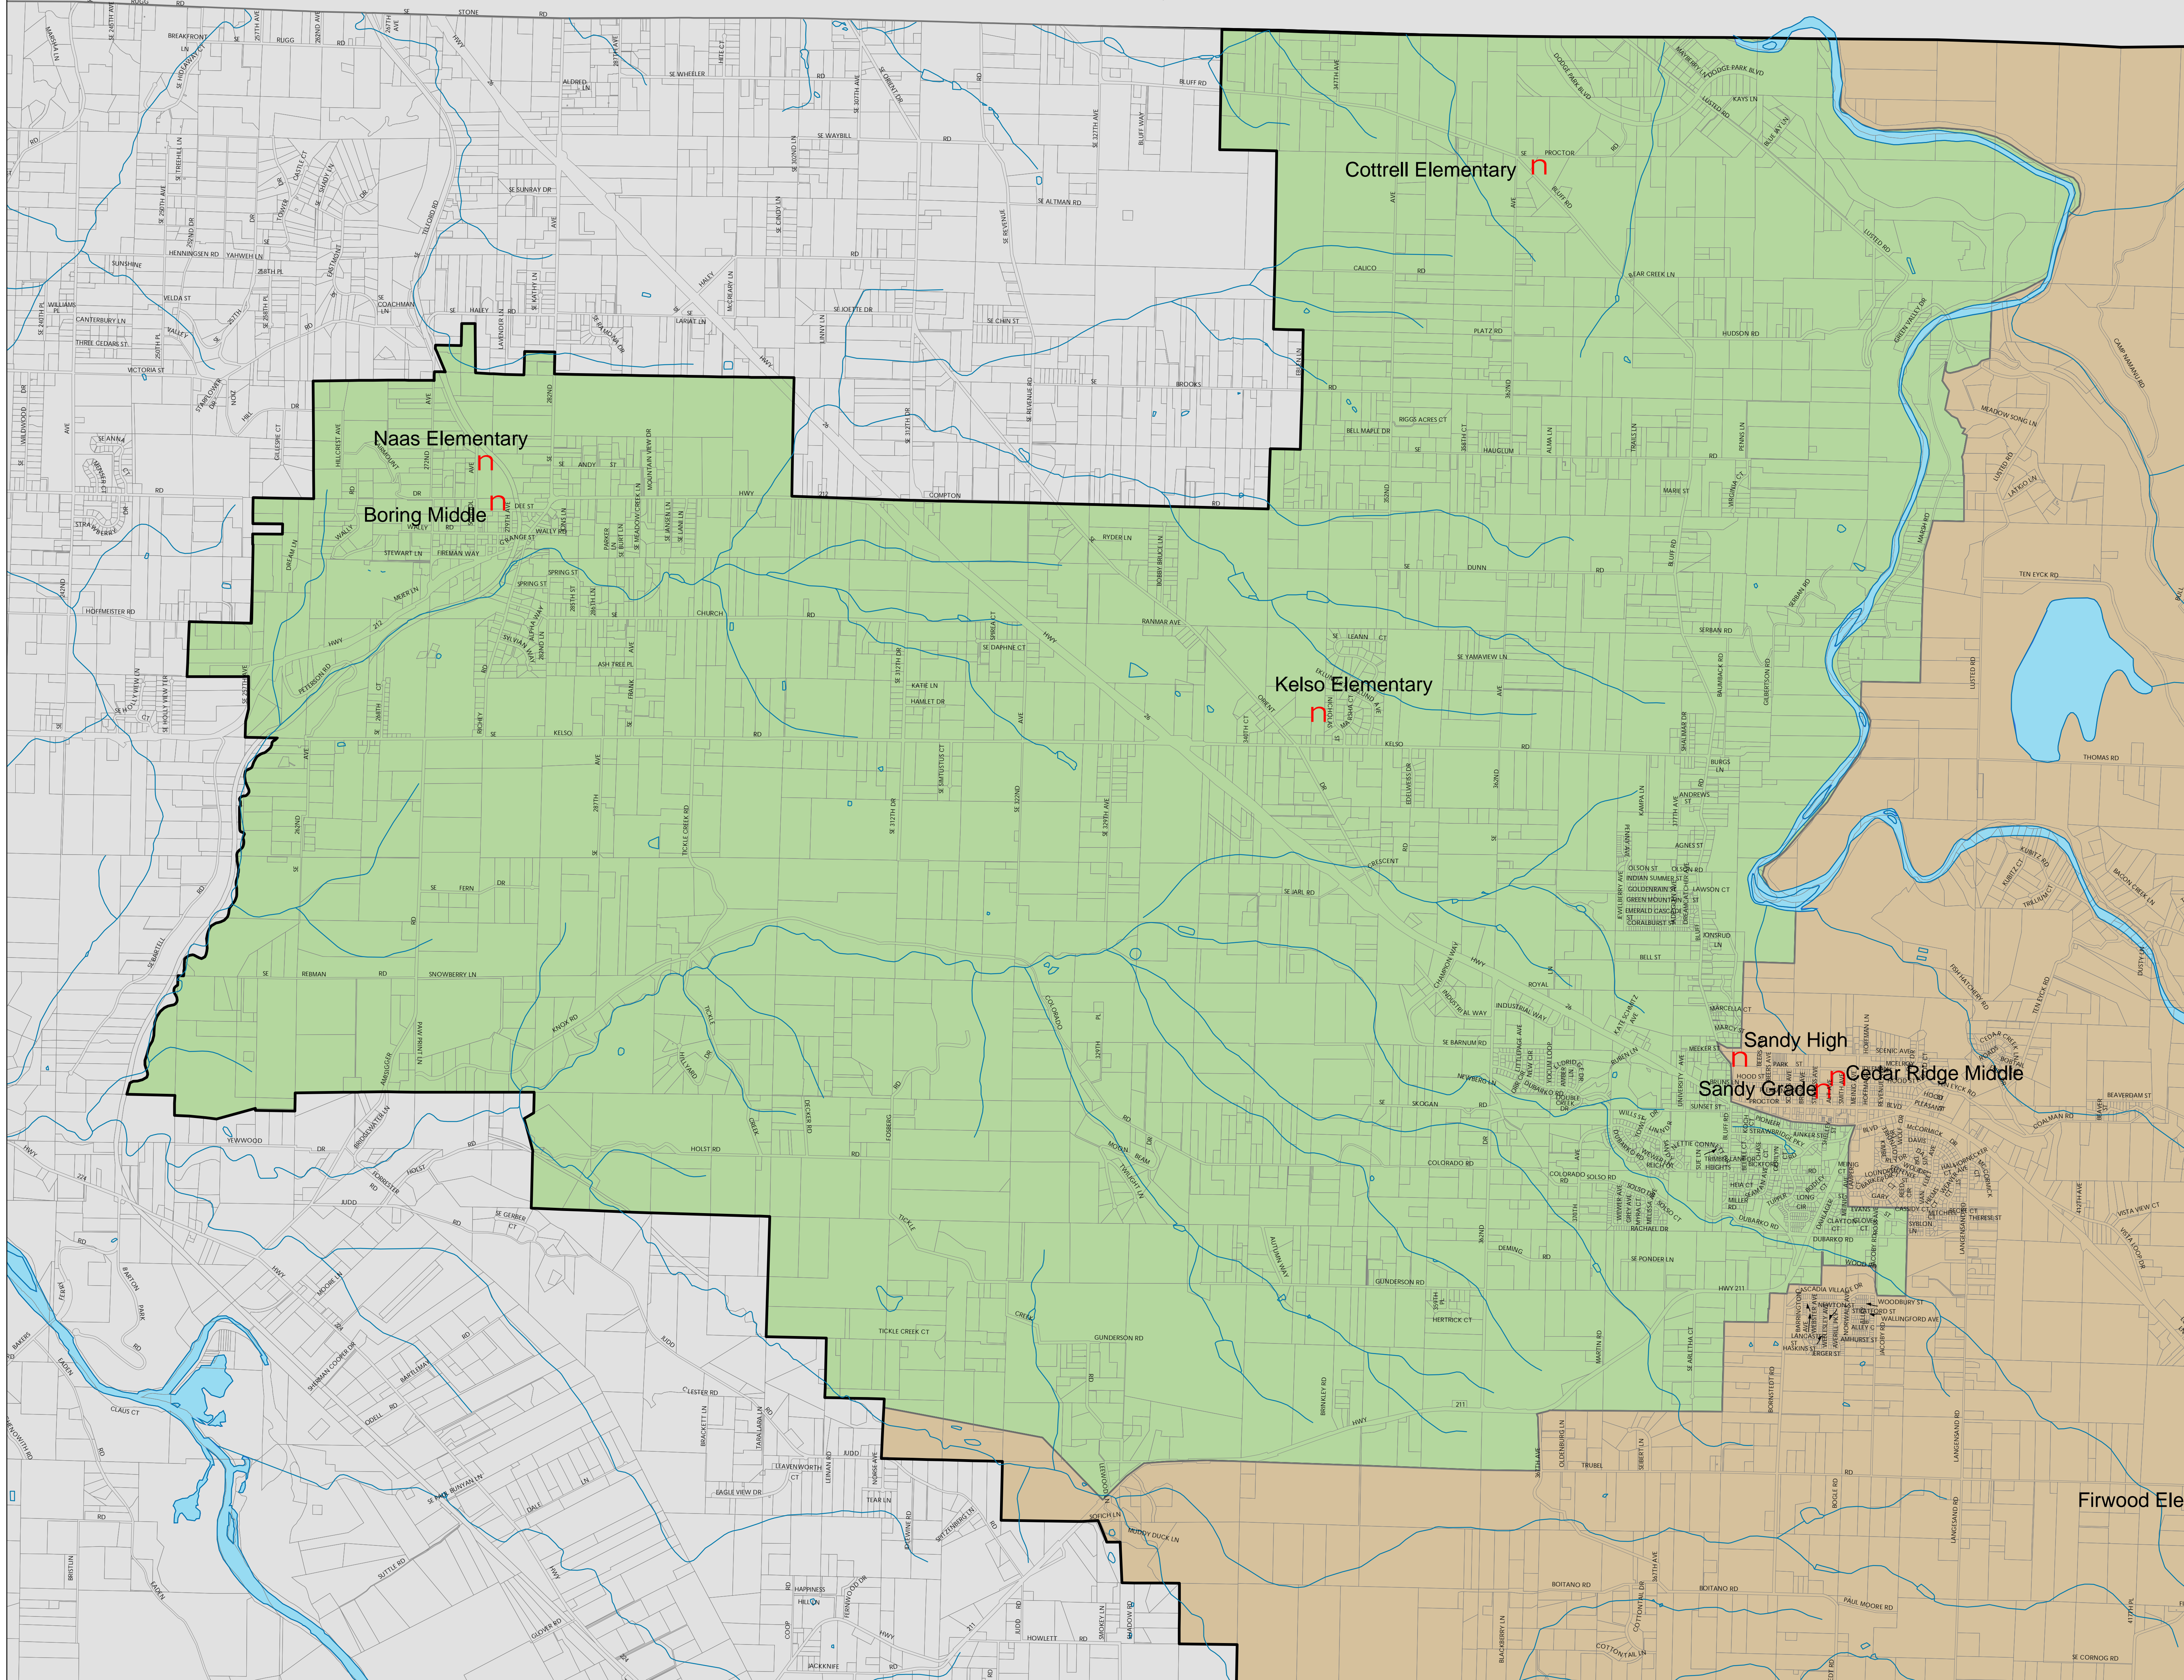

Oregon Trail School District

Boring Middle School Attendance Area

Multnomah County

Map Description

- School Locations
- Boring Middle School
- Cedar Ridge Middle School
- Out of District
- Oregon Trail School District
- Lakes, Rivers & Creeks

GEOGRAPHIC INFORMATION SYSTEMS

DEPARTMENT OF INFORMATION SERVICES/GEOGRAPHIC INFORMATION SYSTEMS
121 LIBRARY COURT
OREGON CITY, OREGON 97045