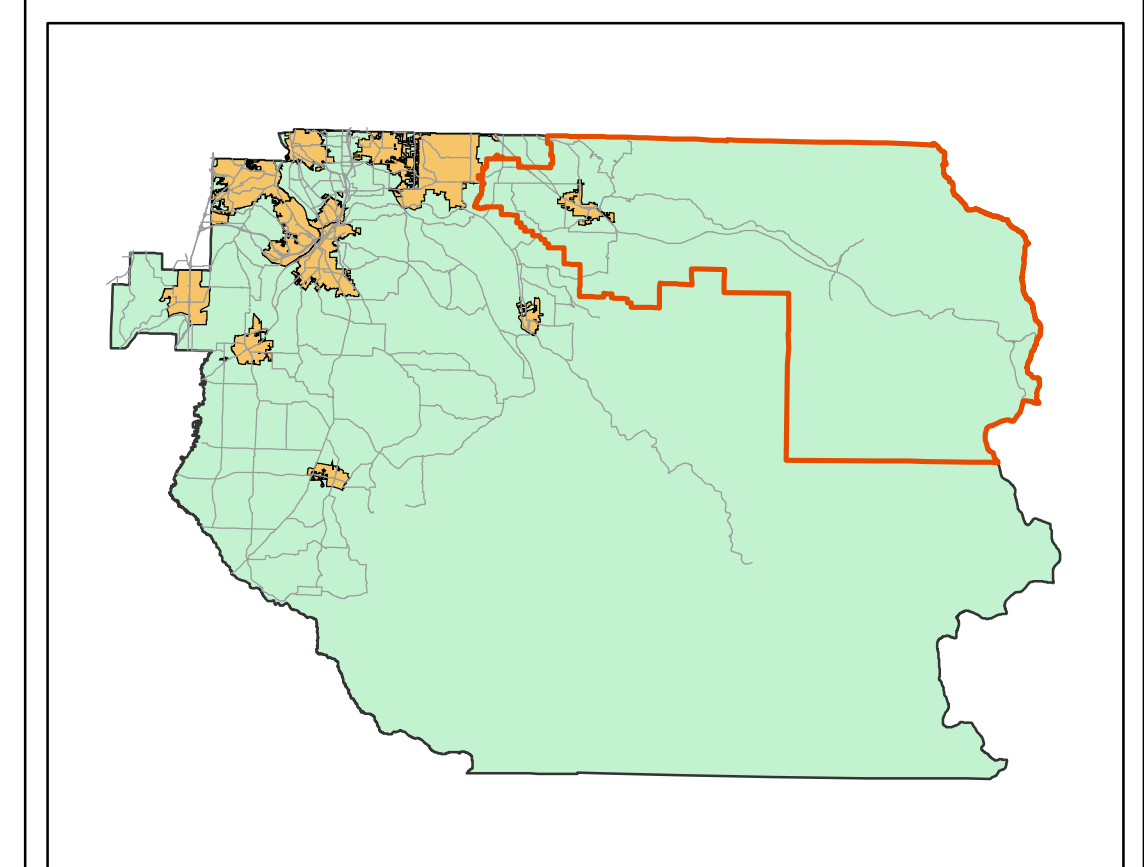

Oregon Trail School District

Cottrell Elementary School

Map Description

- School Locations
- Cottrell Attendance Area
- Kelso Attendance Area
- Firwood Attendance Area
- Out of District
- Oregon Trail School District
- Lakes, Rivers & Creeks