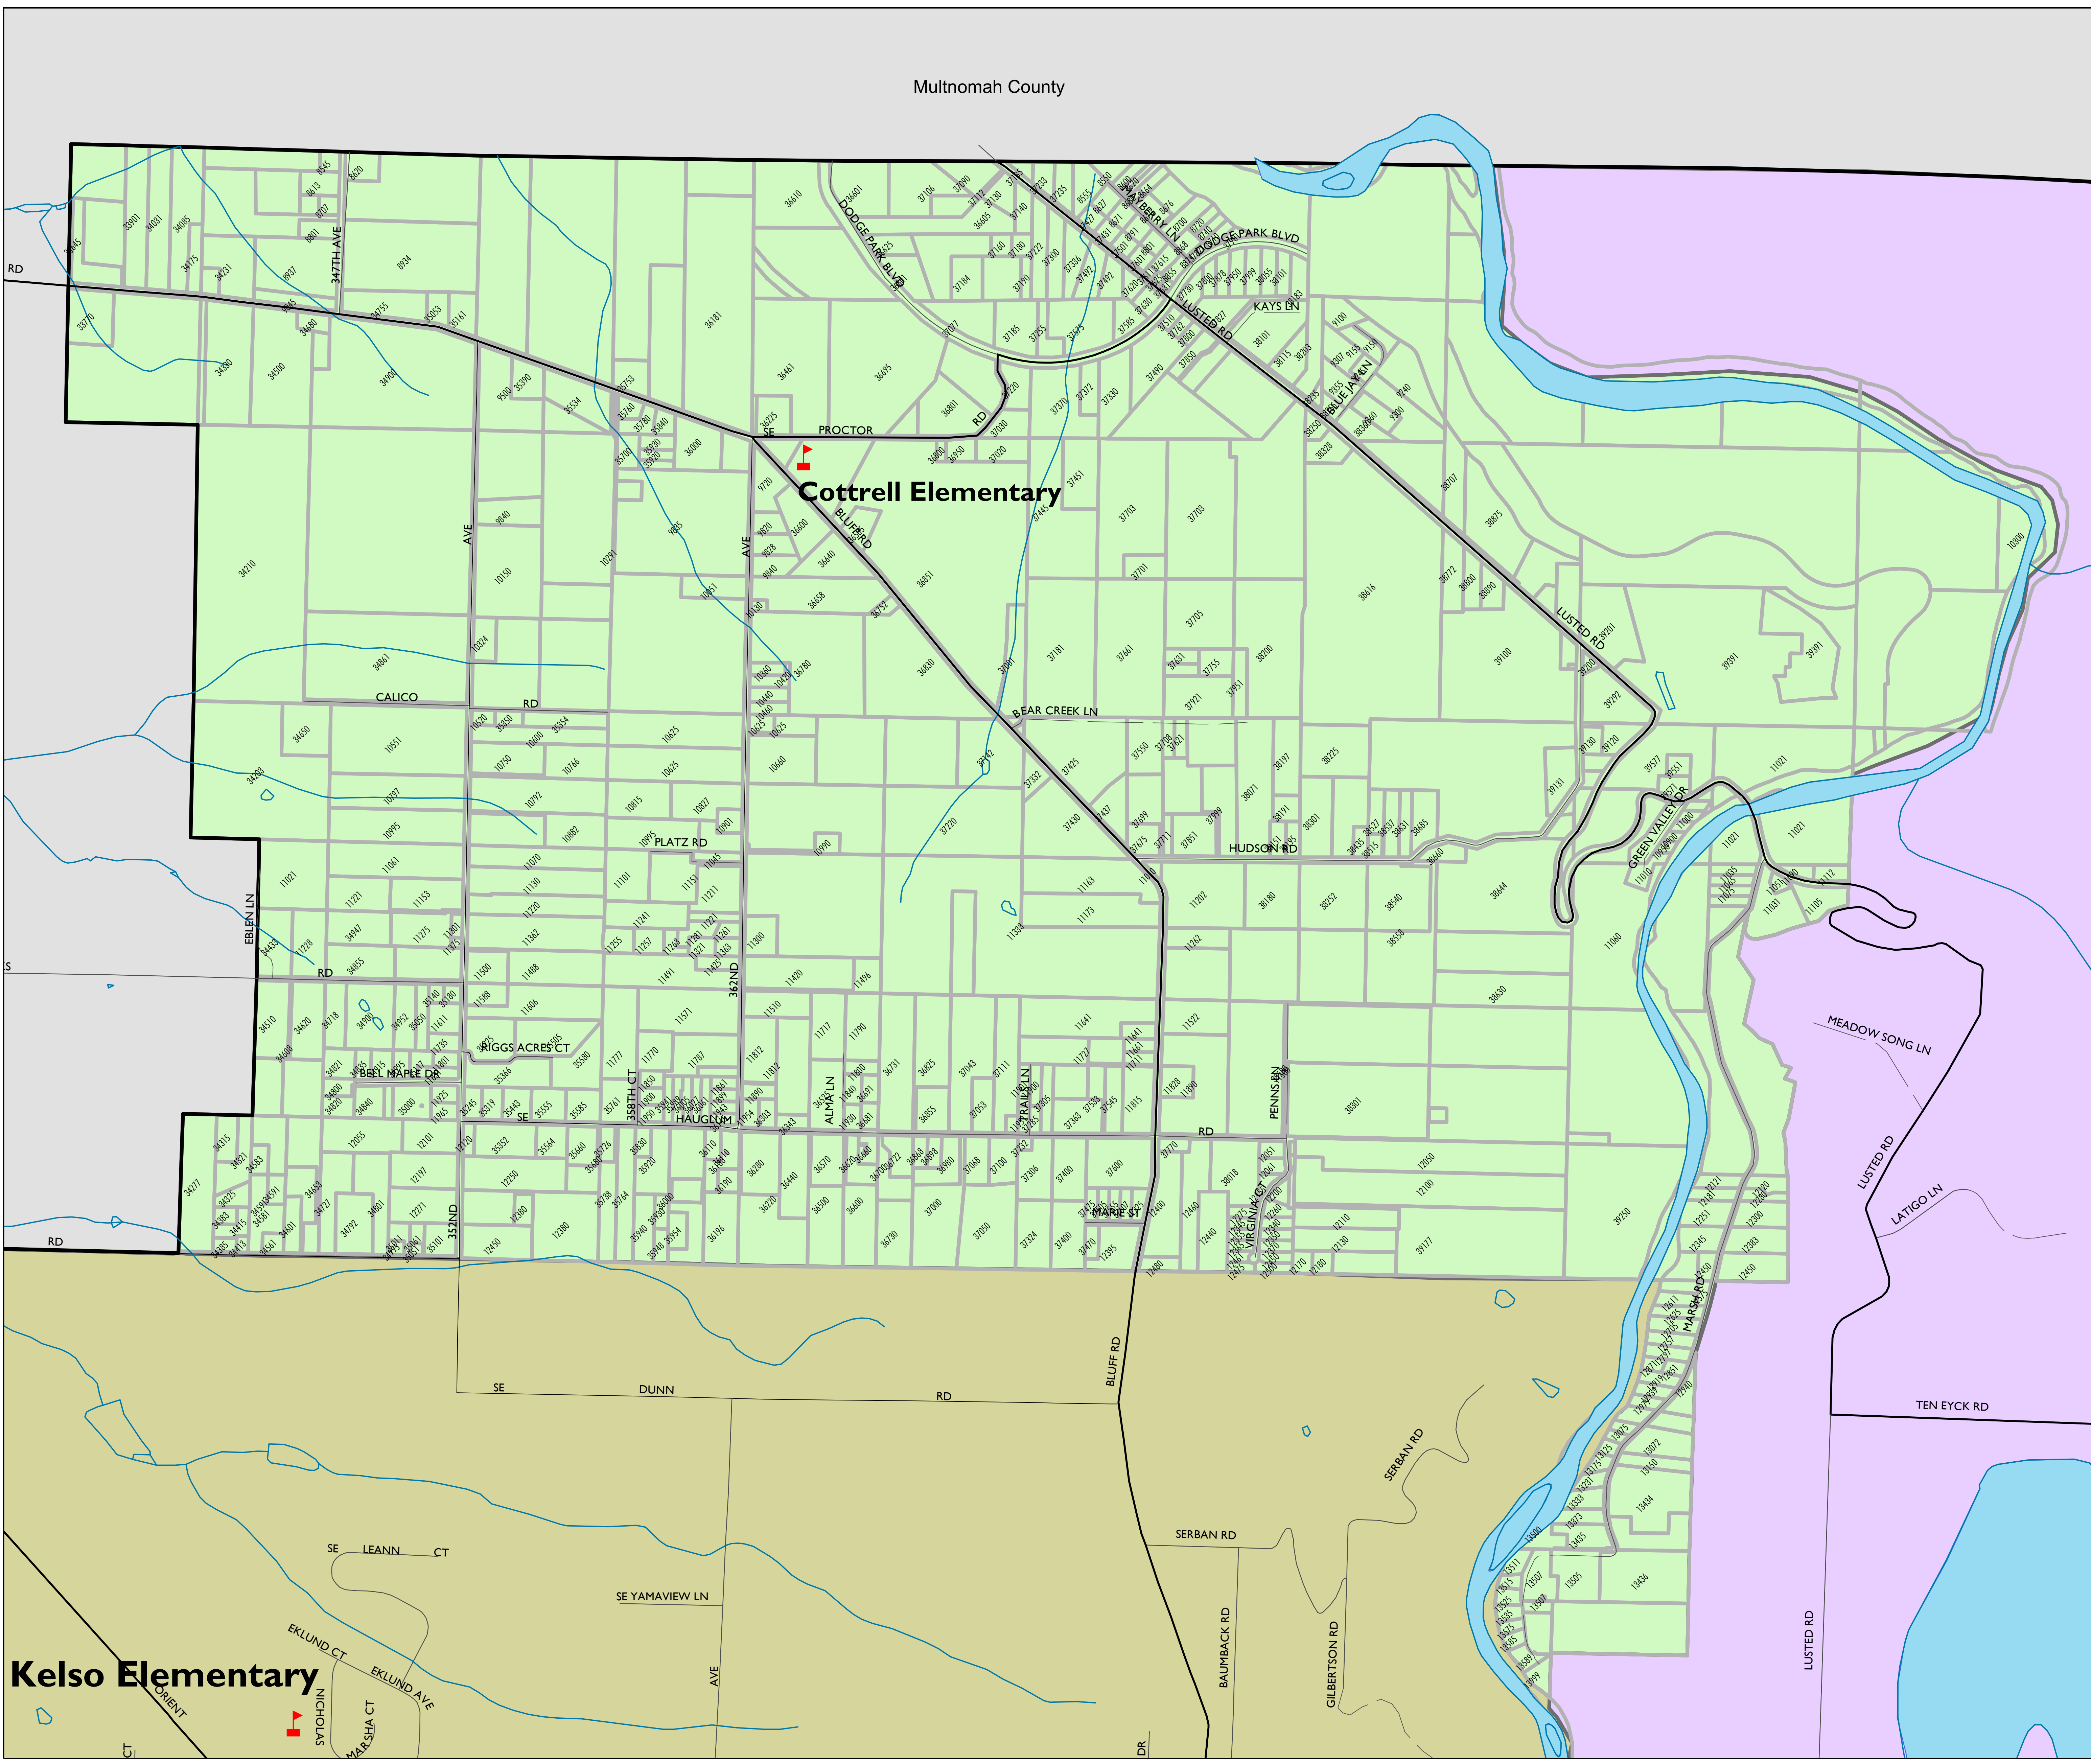

Multnomah County