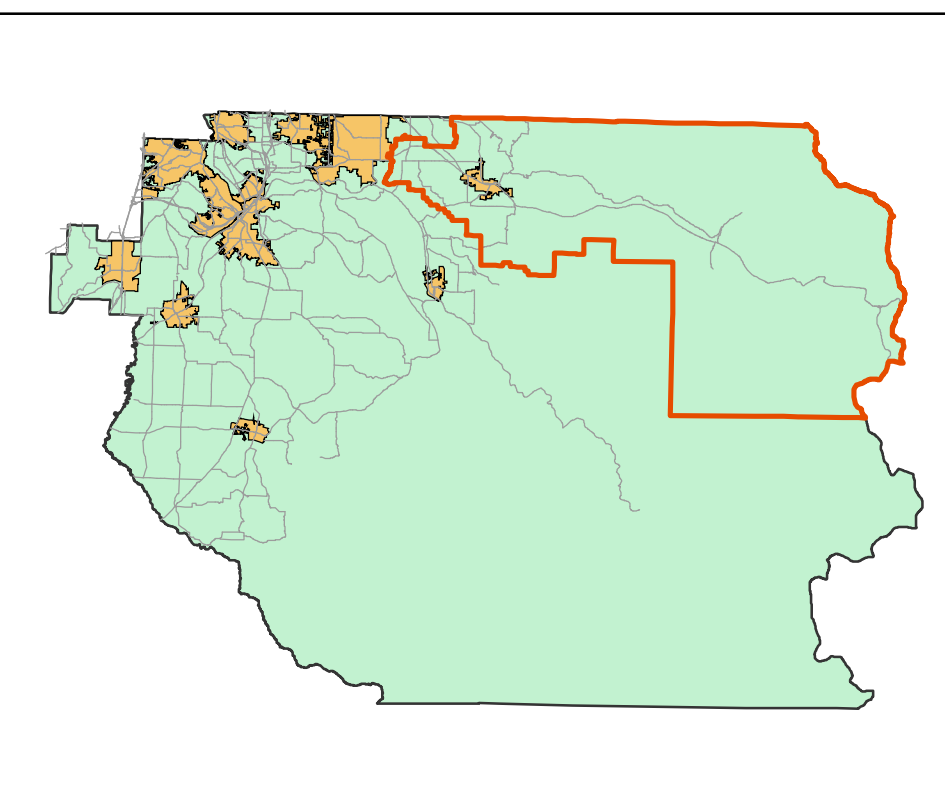

Oregon Trail School District

Naas Elementary School
Boring Middle School
Kelso Elementary School

Map Description

- School Locations
- Naas Attendance Area
- Kelso Attendance Area
- Firwood Attendance Area
- Cottrell Attendance Area
- Outside of District
- Oregon Trail School District
- Lakes, Rivers & Creeks

1,200 600 0 1,200 2,400 3,600 Feet

GEOGRAPHIC INFORMATION SYSTEMS