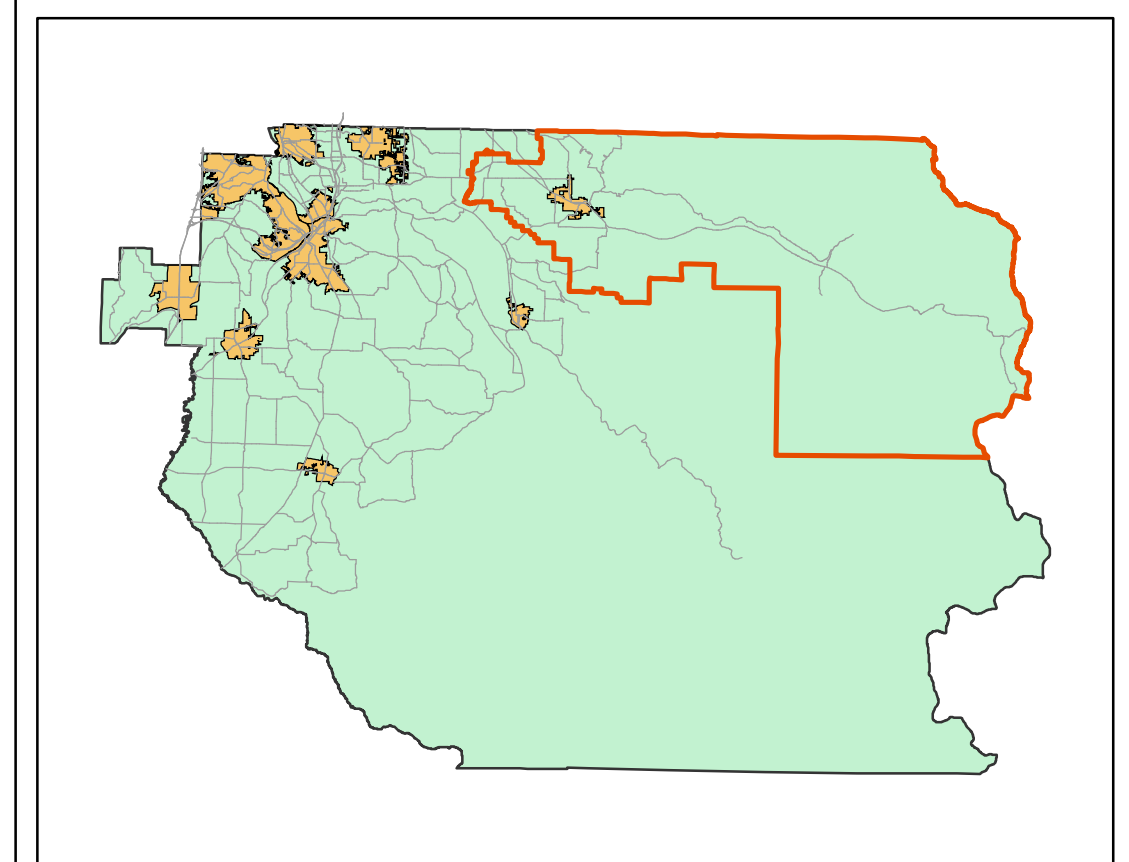

Oregon Trail School District

Sandy - East Elementary

Map Description §

- School Locations
- Sandy Attendance Area
- Firwood Attendance Area
- Welches Attendance Area
- Oregon Trail School District
- Lakes, Rivers & Creeks